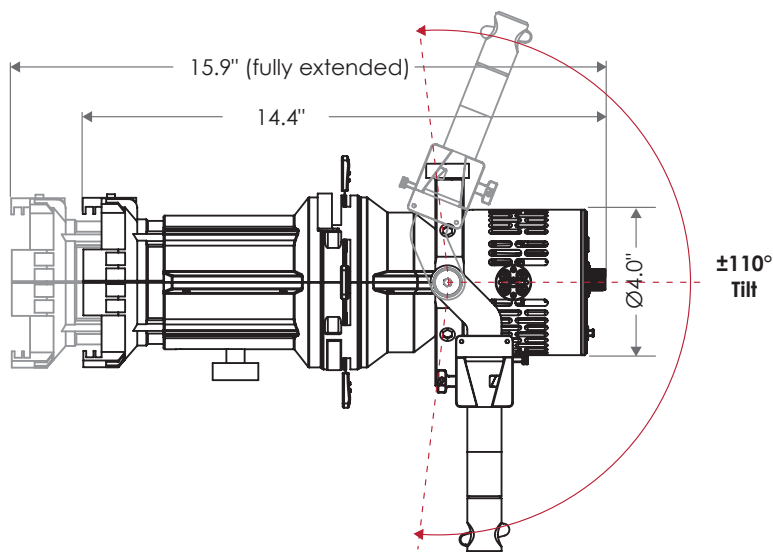

The **G3 COLOR** is a cinema-grade 90W full-color ellipsoidal with razor-sharp cuts and a unique 360 degree rotating barrel. The beam produced from either the 19° or 36° tube lens is uniformly and bright without any color splitting. At the core of the G3 is the latest generation of Fiilex's patented Dense Matrix LED that adheres to the highest standards of dimming and color calibration. The G3 ellipsoidal gives you full control and can be rigged and hidden anywhere on production sets.

### FEATURES

- High-CRI white light output (2000-10000K)
- 8 and 16-bit color modes: CCTRGBW, CCTHSI, CIExy, etc.
- IP-X5 Rating (water resistant)
- Easy PSU / battery mounting on yoke
- Razor-sharp cuts and rotating barrel
- Wireless control via integrated LumenRadio
- Hardline DMX via XLR-5 adapter
- Smooth and Sharp dimming modes
- DMX-controllable fan modes: Full, Auto, Silent, Off
- Compact and easy to hide

### SPECIFICATIONS

Beam Angle	19° / 36° / 50° lens tube
CCT Range	2000-10000K continuous tuning + magenta/green shift
CRI / TLCI	95 / 90 typical
Control Modes	CCT, HSI, RGBW, GEL, CCTRGBW, CCTHSI, CIExy, ICTHS, and more
Dimming	100 - 0% flicker free
Dimming Modes / Curve	Smooth, Sharp / Linear, Gamma
Light Engine	DiCon Dense Matrix LED
Power Consumption	90W max AC   80W max DC
BTUs/hour	307 (BTUs/hour) max
DC Input	14 - 30V DC (via 5.5mm x 2.5mm Barrel)
AC Input	100 - 240V AC, 50 ~ 60Hz
DMX / RDM Port	TRRS (XLR-5 via adapter)
Wireless Control	Integrated LumenRadio CRMX
USB Power Output	5V/1A (via USB-C)
Weight	Fixture: 6.7 lbs / 3.0kg (includes lens tube)   Power adapter: 1.1 lbs/0.5kg
Size (L x W x H)	14.4" x 8.6" x 11.0" / 36.6cm x 21.8cm x 27.8cm
Mount	Baby stud 5/8" female (16mm)
IP Rating	IP-X5 (water-resistant)
Thermal Design	Controllable fan
Operating Temperature	32 - 104°F / 0 - 40°C
GoBo Size	M Size (Diameter 66mm / Max Image: 48mm / Max Thickness: 1mm)

### PHOTOMETRIC DATA