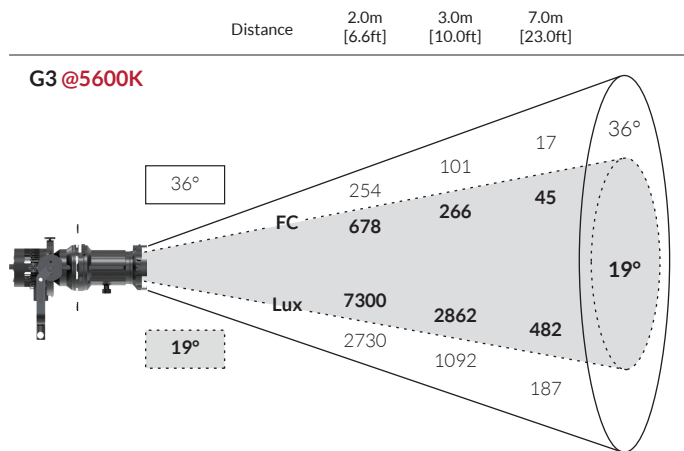

### FEATURES

- High-CRI white light output (2000-10000K)
- 8 and 16-bit color modes: CCTRGBW, CCTHSI, CIExy, etc.
- IP-X5 Rating (water resistant)
- Easy PSU / battery mounting on yoke
- Razor-sharp cuts and rotating barrel
- Wireless control via integrated LumenRadio
- Hardline DMX via XLR-5 adapter
- Smooth and Sharp dimming modes
- DMX-controllable fan modes: Full, Auto, Silent, Off
- Compact and easy to hide

### SPECIFICATIONS

Beam Angle	19° / 36° / 50° lens tube
CCT Range	2000-10000K continuous tuning + magenta/green shift
CRI / TLCI	95 / 90 typical
Control Modes	CCT, HSI, RGBW, GEL, CCTRGBW, CCTHSI, CIExy, ICTHS, and more
Dimming	100 - 0% flicker free
Dimming Modes / Curve	Smooth, Sharp / Linear, Gamma
Light Engine	DiCon Dense Matrix LED
Power Consumption	90W max AC   80W max DC
BTUs/hour	307 (BTUs/hour) max
DC Input	14 - 30V DC (via 5.5mm x 2.5mm Barrel)
AC Input	100 - 240V AC, 50 ~ 60Hz
DMX / RDM Port	TRRS (XLR-5 via adapter)
Wireless Control	Integrated LumenRadio CRMX
USB Power Output	5V/1A (via USB-C)
Weight	Fixture: 6.7 lbs / 3.0kg (includes lens tube)   Power adapter: 1.1 lbs/0.5kg
Size (L x W x H)	14.4" x 8.6" x 11.0" / 36.6cm x 21.8cm x 27.8cm
Mount	Baby stud 5/8" female (16mm)
IP Rating	IP-X5 (water-resistant)
Thermal Design	Controllable fan
Operating Temperature	32 - 104°F / 0 - 40°C
GoBo Size	M Size (Diameter 66mm / Max Image: 48mm / Max Thickness: 1mm)

### PHOTOMETRIC DATA