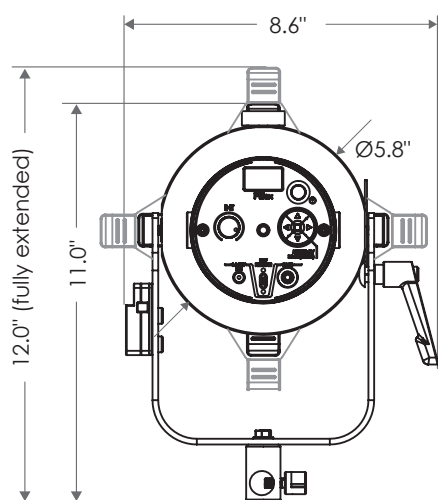

The **G3 COLOR** is a cinema-grade 90W full-color ellipsoidal with razor-sharp cuts and a unique 360 degree rotating barrel. The beam produced from either the 19° or 36° tube lens is uniformly and bright without any color splitting. At the core of the G3 is the latest generation of Fiilex's patented Dense Matrix LED that adheres to the highest standards of dimming and color calibration. The G3 ellipsoidal gives you full control and can be rigged and hidden anywhere on production sets.

### FEATURES

- High-CRI white light output (2000-10000K)
- 8 and 16-bit color modes: CCTRGBW, CCTHSI, CIExy, etc.
- IP-X5 Rating (water resistant)
- Easy PSU / battery mounting on yoke
- Razor-sharp cuts and rotating barrel
- Wireless control via integrated LumenRadio
- Hardline DMX via XLR-5 adapter
- Smooth and Sharp dimming modes
- DMX-controllable fan modes: Full, Auto, Silent, Off
- Compact and easy to hide

### SPECIFICATIONS

Beam Angle	19° / 36° / 50° lens tube
CCT Range	2000-10000K continuous tuning + magenta/green shift
CRI / TLCI	95 / 90 typical
Control Modes	CCT, HSI, RGBW, GEL, CCTRGBW, CCTHSI, CIExy, ICTHS, and more
Dimming	100 - 0% flicker free
Dimming Modes / Curve	Smooth, Sharp / Linear, Gamma
Light Engine	DiCon Dense Matrix LED
Power Consumption	90W max AC   80W max DC
BTUs/hour	307 (BTUs/hour) max
DC Input	14 - 30V DC (via 5.5mm x 2.5mm Barrel)
AC Input	100 - 240V AC, 50 ~ 60Hz
DMX / RDM Port	TRRS (XLR-5 via adapter)
Wireless Control	Integrated LumenRadio CRMX
USB Power Output	5V/1A (via USB-C)
Weight	Fixture: 6.7 lbs / 3.0kg (includes lens tube)   Power adapter: 1.1 lbs/0.5kg
Size (L x W x H)	14.4" x 8.6" x 11.0" / 36.6cm x 21.8cm x 27.8cm
Mount	Baby stud 5/8" female (16mm)
IP Rating	IP-X5 (water-resistant)
Thermal Design	Controllable fan
Operating Temperature	32 - 104°F / 0 - 40°C
GoBo Size	M Size (Diameter 66mm / Max Image: 48mm / Max Thickness: 1mm)

### PHOTOMETRIC DATA