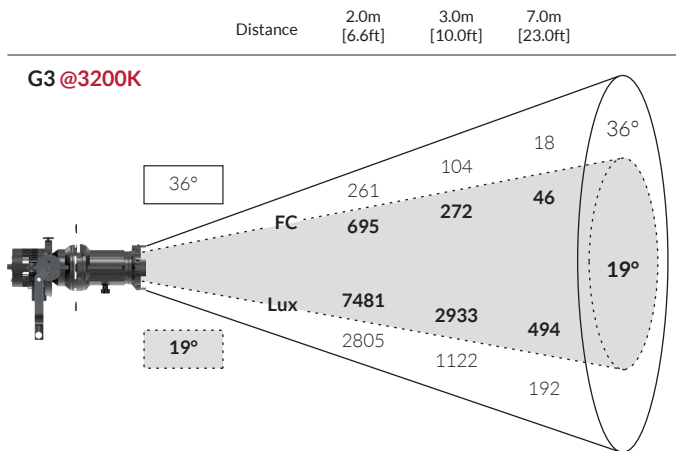

### FEATURES

- High-CRI white light output (2000-10000K)
- 8 and 16-bit color modes: CCTRGBW, CCTHSI, CIExy, etc.
- IP-X5 Rating (water resistant)
- Easy PSU / battery mounting on yoke
- Razor-sharp cuts and rotating barrel
- Wireless control via integrated LumenRadio
- Hardline DMX via XLR-5 adapter
- Smooth and Sharp dimming modes
- DMX-controllable fan modes: Full, Auto, Silent, Off
- Compact and easy to hide

### SPECIFICATIONS

Beam Angle	19° / 36° / 50° lens tube
CCT Range	2000-10000K continuous tuning + magenta/green shift
CRI / TLCI	95 / 90 typical
Control Modes	CCT, HSI, RGBW, GEL, CCTRGBW, CCTHSI, CIExy, ICTHS, and more
Dimming	100 - 0% flicker free
Dimming Modes / Curve	Smooth, Sharp / Linear, Gamma
Light Engine	DiCon Dense Matrix LED
Power Consumption	90W max AC   80W max DC
BTUs/hour	307 (BTUs/hour) max
DC Input	14 - 30V DC (via 5.5mm x 2.5mm Barrel)
AC Input	100 - 240V AC, 50 ~ 60Hz
DMX / RDM Port	TRRS (XLR-5 via adapter)
Wireless Control	Integrated LumenRadio CRMX
USB Power Output	5V/1A (via USB-C)
Weight	Fixture: 6.7 lbs / 3.0kg (includes lens tube)   Power adapter: 1.1 lbs/0.5kg
Size (L x W x H)	14.4" x 8.6" x 11.0" / 36.6cm x 21.8cm x 27.8cm
Mount	Baby stud 5/8" female (16mm)
IP Rating	IP-X5 (water-resistant)
Thermal Design	Controllable fan
Operating Temperature	32 - 104°F / 0 - 40°C
GoBo Size	M Size (Diameter 66mm / Max Image: 48mm / Max Thickness: 1mm)

### PHOTOMETRIC DATA